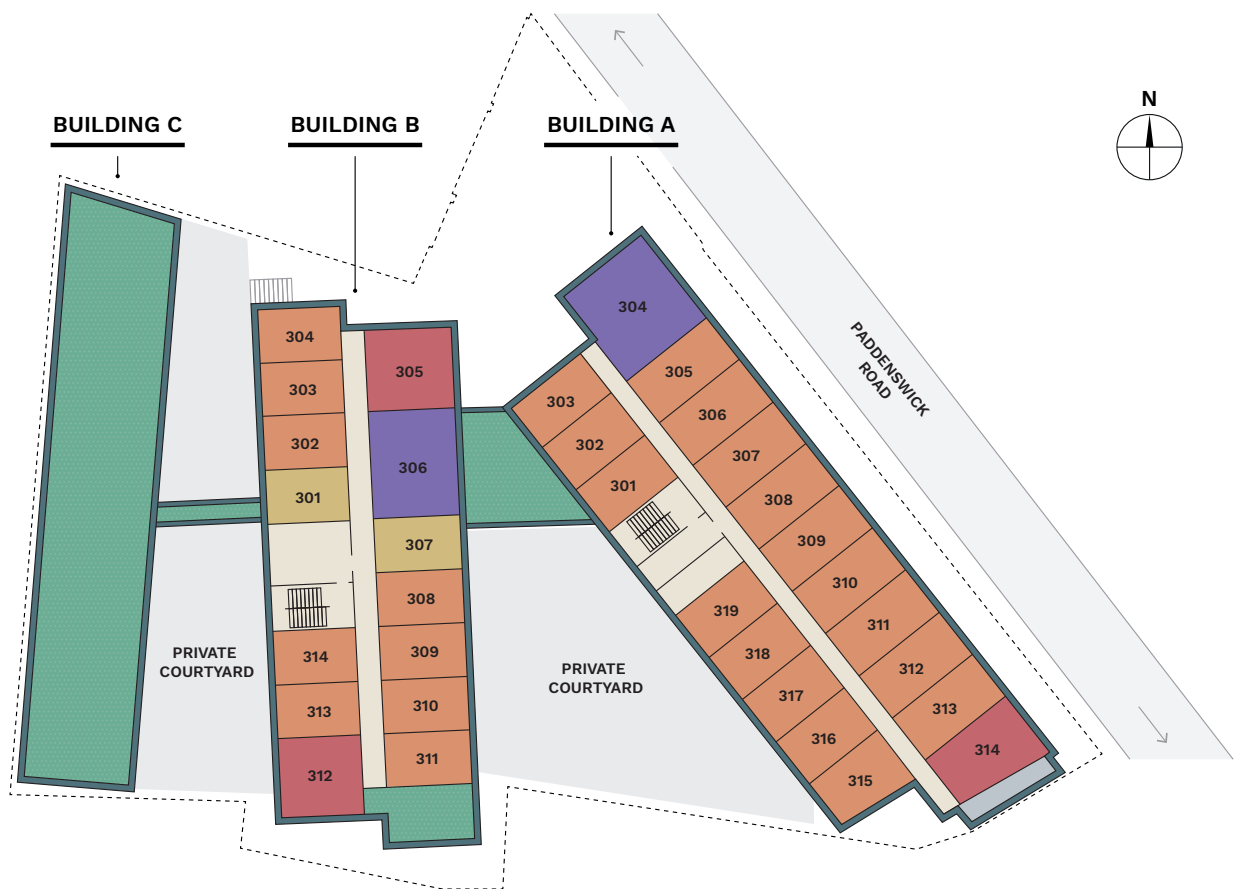

BUILDING PLAN: THIRD FLOOR

ROOM TYPES

- Single Studio: 15sqm (161sqft)
- Classic Studio: 16-19sqm (172-204sqft)
- Premium Studio: 23-25sqm (258-269sqft)
- Deluxe Studio: 34-40sqm (366-431sqft)
- Room with a view