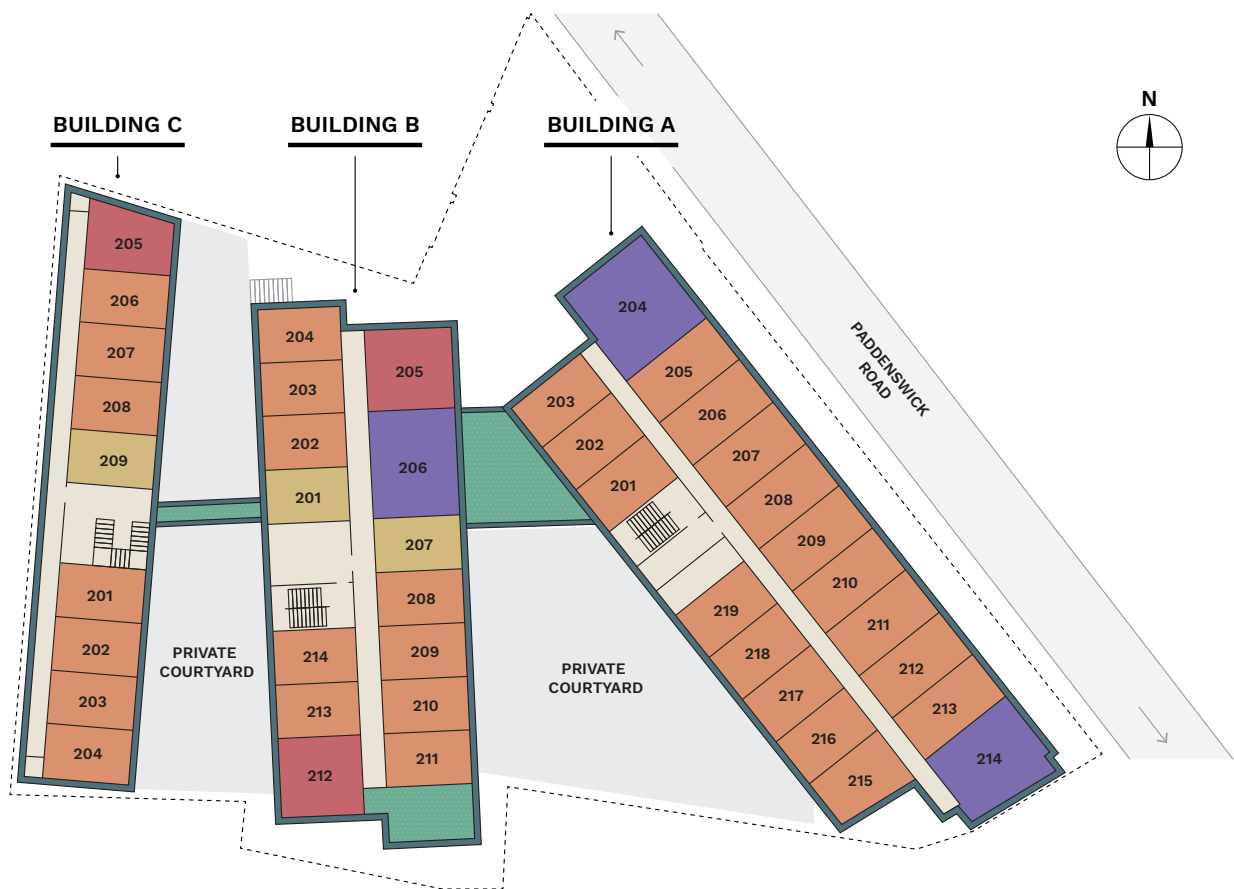

BUILDING PLAN: SECOND FLOOR

ROOM TYPES

- **Single Studio:** 15sqm (161sqft)
- **Classic Studio:** 16-19sqm (172-204sqft)
- **Premium Studio:** 23-25sqm (258-269sqft)
- **Deluxe Studio:** 34-40sqm (366-431sqft)
- **Room with a view**