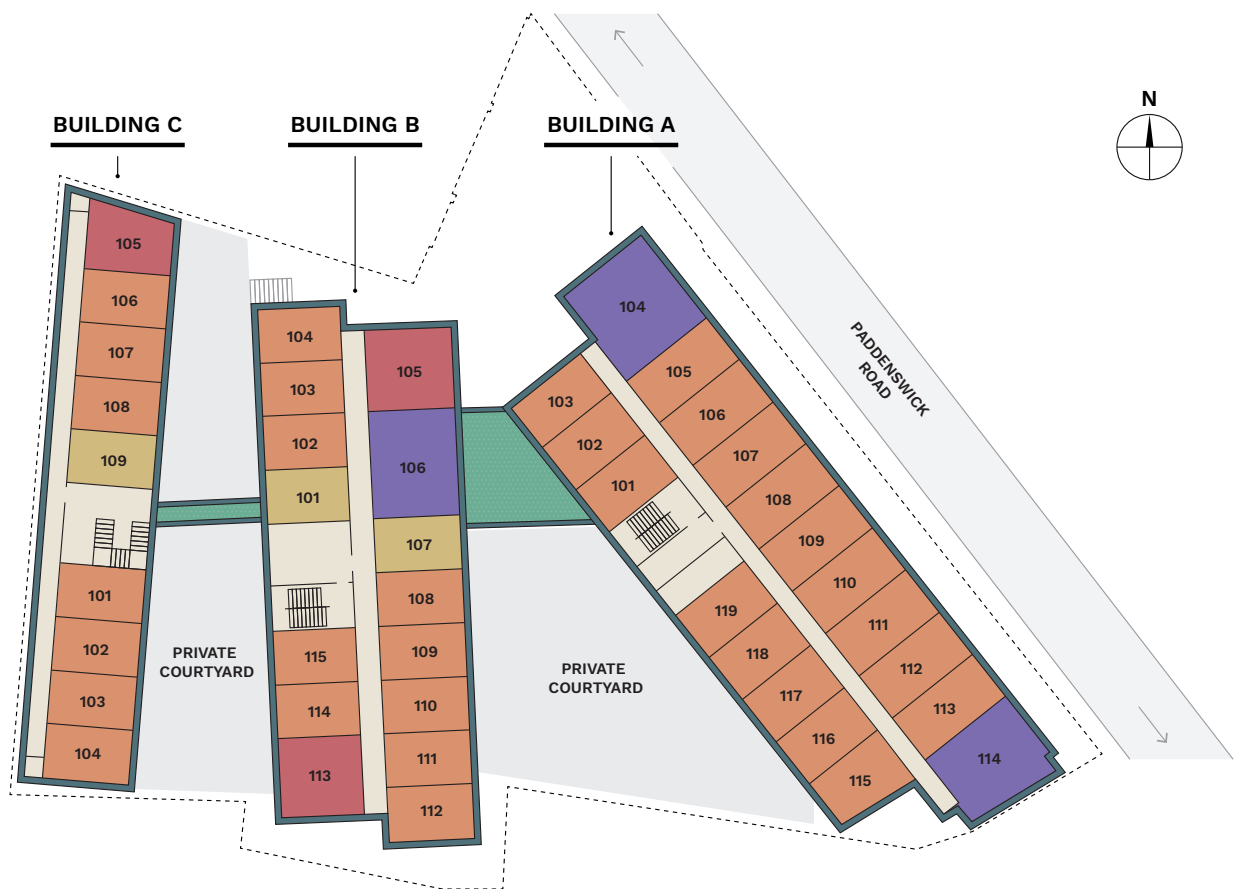

BUILDING PLAN: FIRST FLOOR

ROOM TYPES

- Single Studio: 15sqm (161sqft)
- Classic Studio: 16-19sqm (172-204sqft)
- Premium Studio: 23-25sqm (258-269sqft)
- Deluxe Studio: 34-40sqm (366-431sqft)
- 👁️ Room with a view