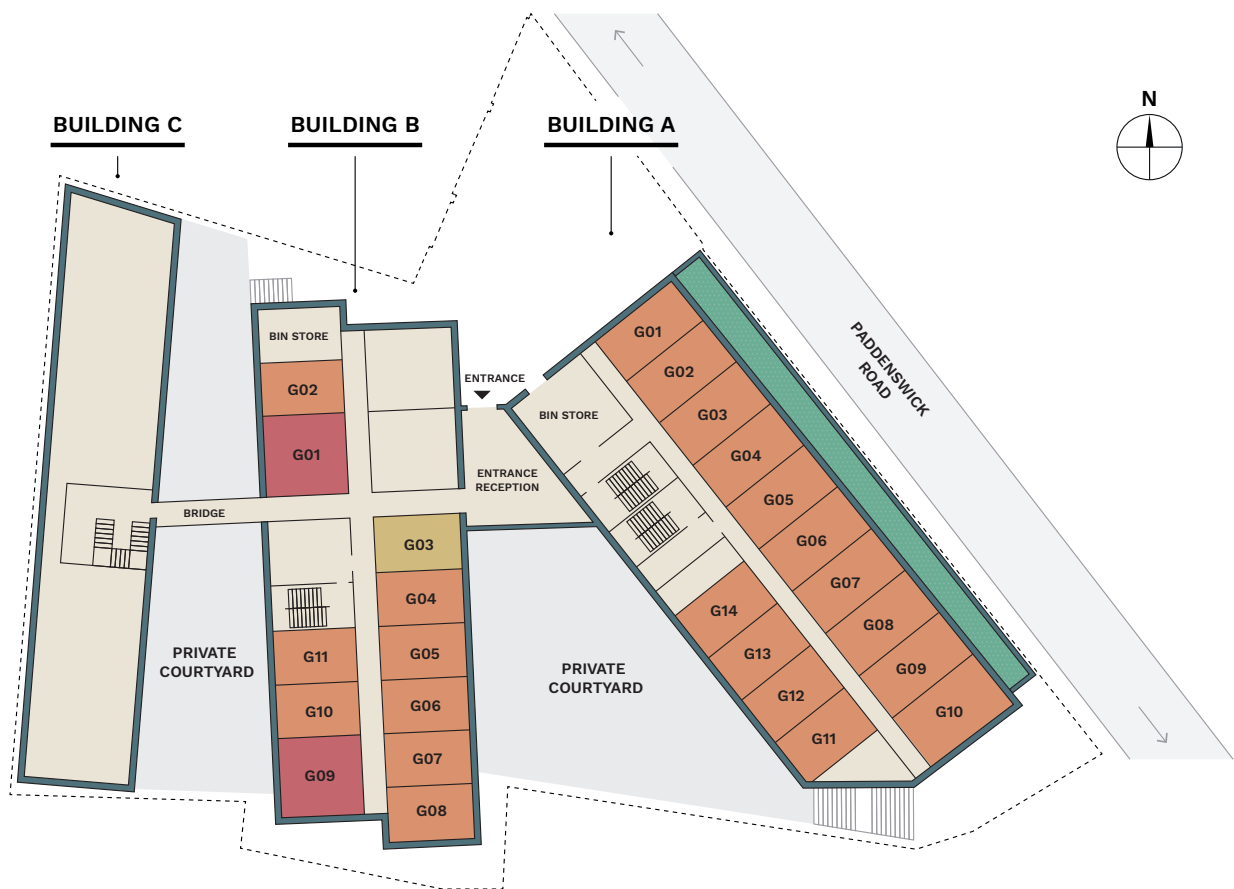

# BUILDING PLAN: LOWER GROUND FLOOR

## ROOM TYPES

- Single Studio: 15sqm (161sqft)
- Classic Studio: 16-19sqm (172-204sqft)
- Premium Studio: 23-25sqm (258-269sqft)
- Deluxe Studio: 34-40sqm (366-431sqft)
- 👁️ Room with a view

# BUILDING PLAN: GROUND FLOOR

# BUILDING PLAN: FIRST FLOOR