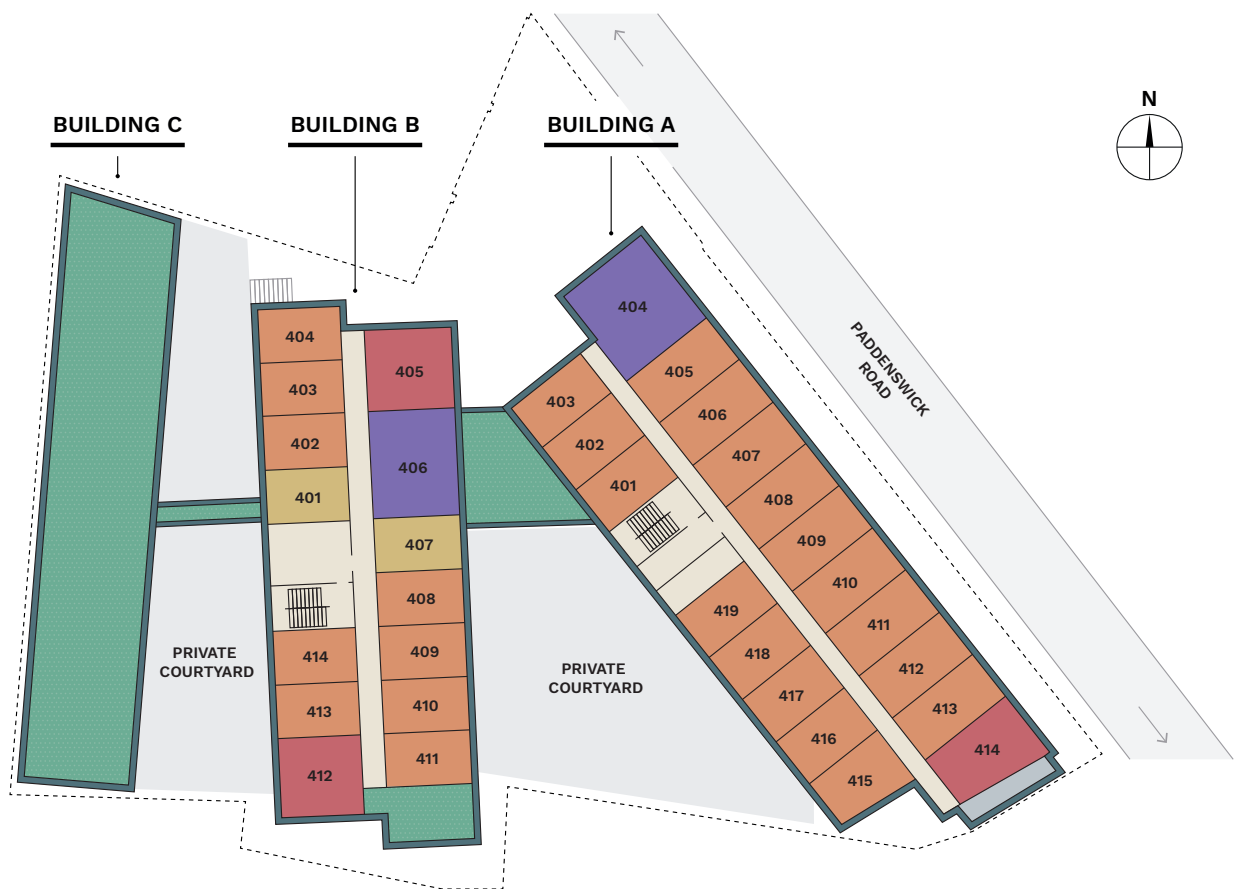

BUILDING PLAN: FOURTH FLOOR

ROOM TYPES

- Single Studio: 15sqm (161sqft)
- Classic Studio: 16-19sqm (172-204sqft)
- Premium Studio: 23-25sqm (258-269sqft)
- Deluxe Studio: 34-40sqm (366-431sqft)
- Room with a view