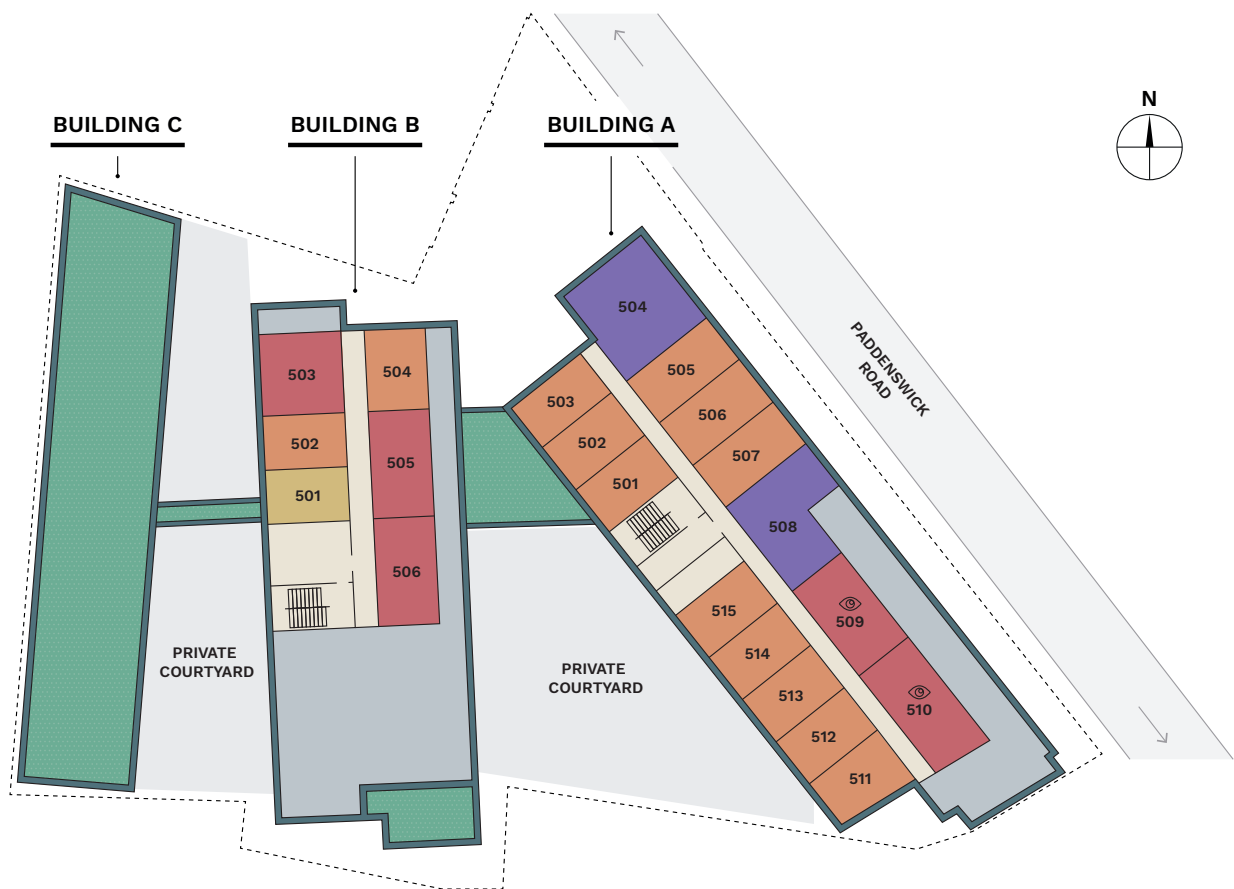

BUILDING PLAN: FIFTH FLOOR

ROOM TYPES

- Single Studio: 15sqm (161sqft)
- Classic Studio: 16-19sqm (172-204sqft)
- Premium Studio: 23-25sqm (258-269sqft)
- Deluxe Studio: 34-40sqm (366-431sqft)
- Room with a view