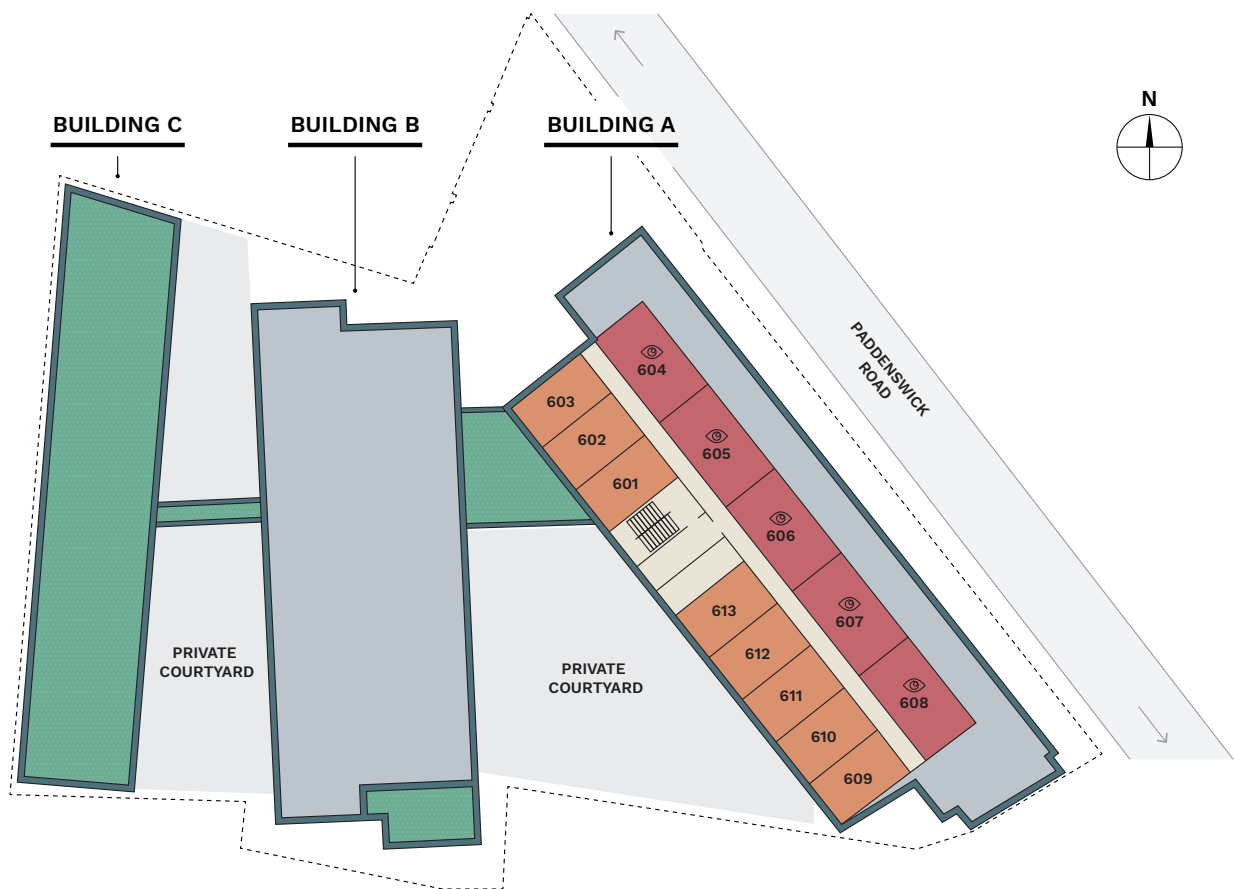

BUILDING PLAN: SIXTH FLOOR

ROOM TYPES

- Single Studio: 15sqm (161sqft)
- Classic Studio: 16-19sqm (172-204sqft)
- Premium Studio: 23-25sqm (258-269sqft)
- Deluxe Studio: 34-40sqm (366-431sqft)
- 👁 Room with a view